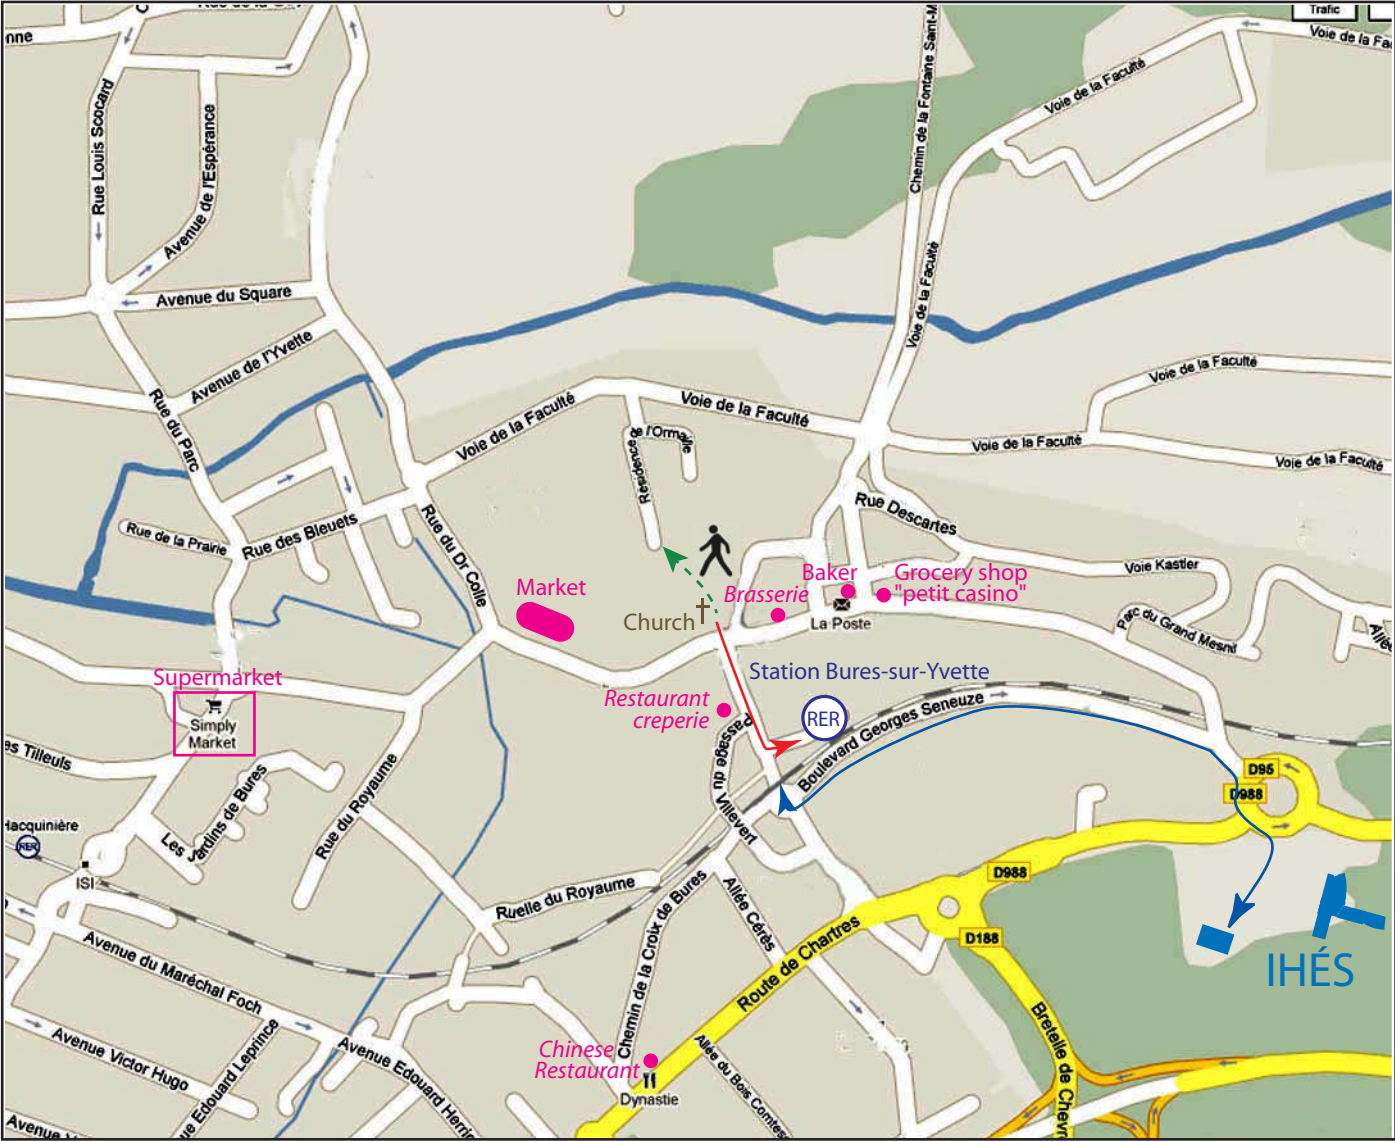

LOCAL MAP ACCESS

-  From Bures-sur-Yvette station to IHÉS
-  From Bures-sur-Yvette station to Ormaille residence
-  Pedestrian path to the residence