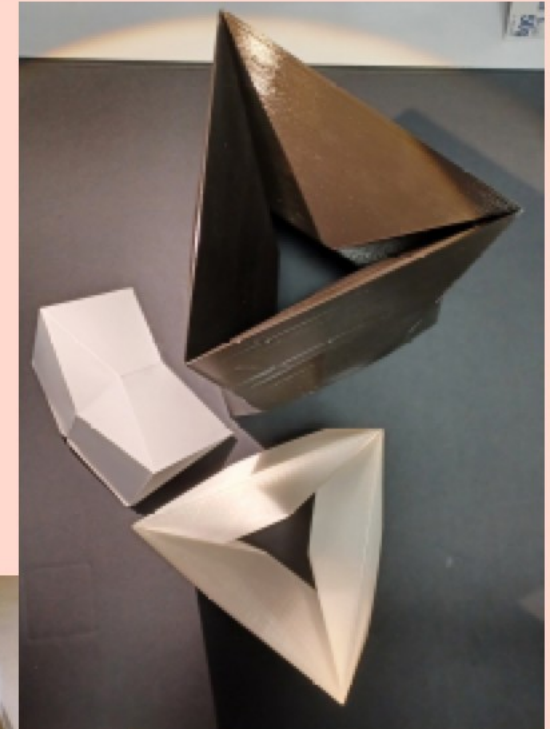

# Alba Málaga

alba@albamath.com

0753265462

Math maker  
with strong interest in hyperbolic geometry  
and translation surfaces

- Polyhedral translation surfaces
  - Salamander (left)  
Lelièvre, Málaga 2021
  - L-shaped surface (rest)  
Tallerie 2021-2023

- Right angled regular pentagon  
Málaga 2023

- Moduli curve tiling over the pseudosphere  
Málaga, Lelièvre 2021-2023

- Diplotori  
Málaga, Lelièvre, Arnoux 2019-2024

- Polyhedral square flat torus with 18 vertices  
Lelièvre  
2023