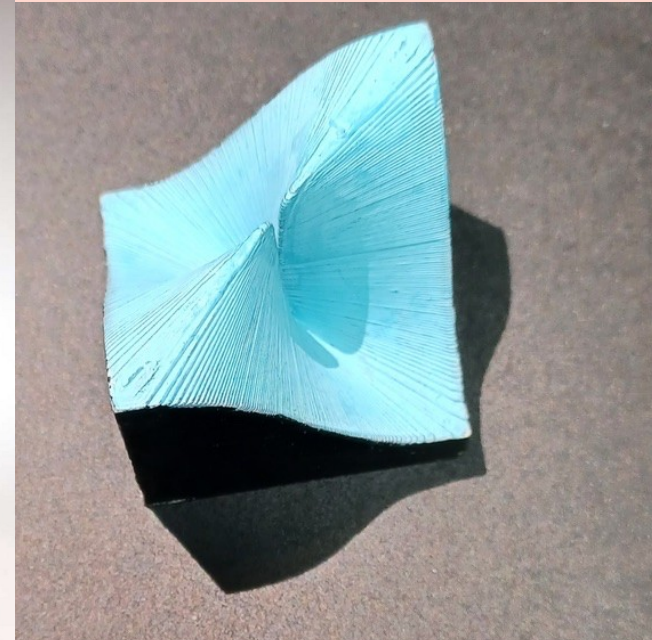

Alba Málaga

alba@albamath.com

0753265462

Math maker
Interested in any
mathematical object

Love helping
people with their
3D printing and
laser cutting
projects